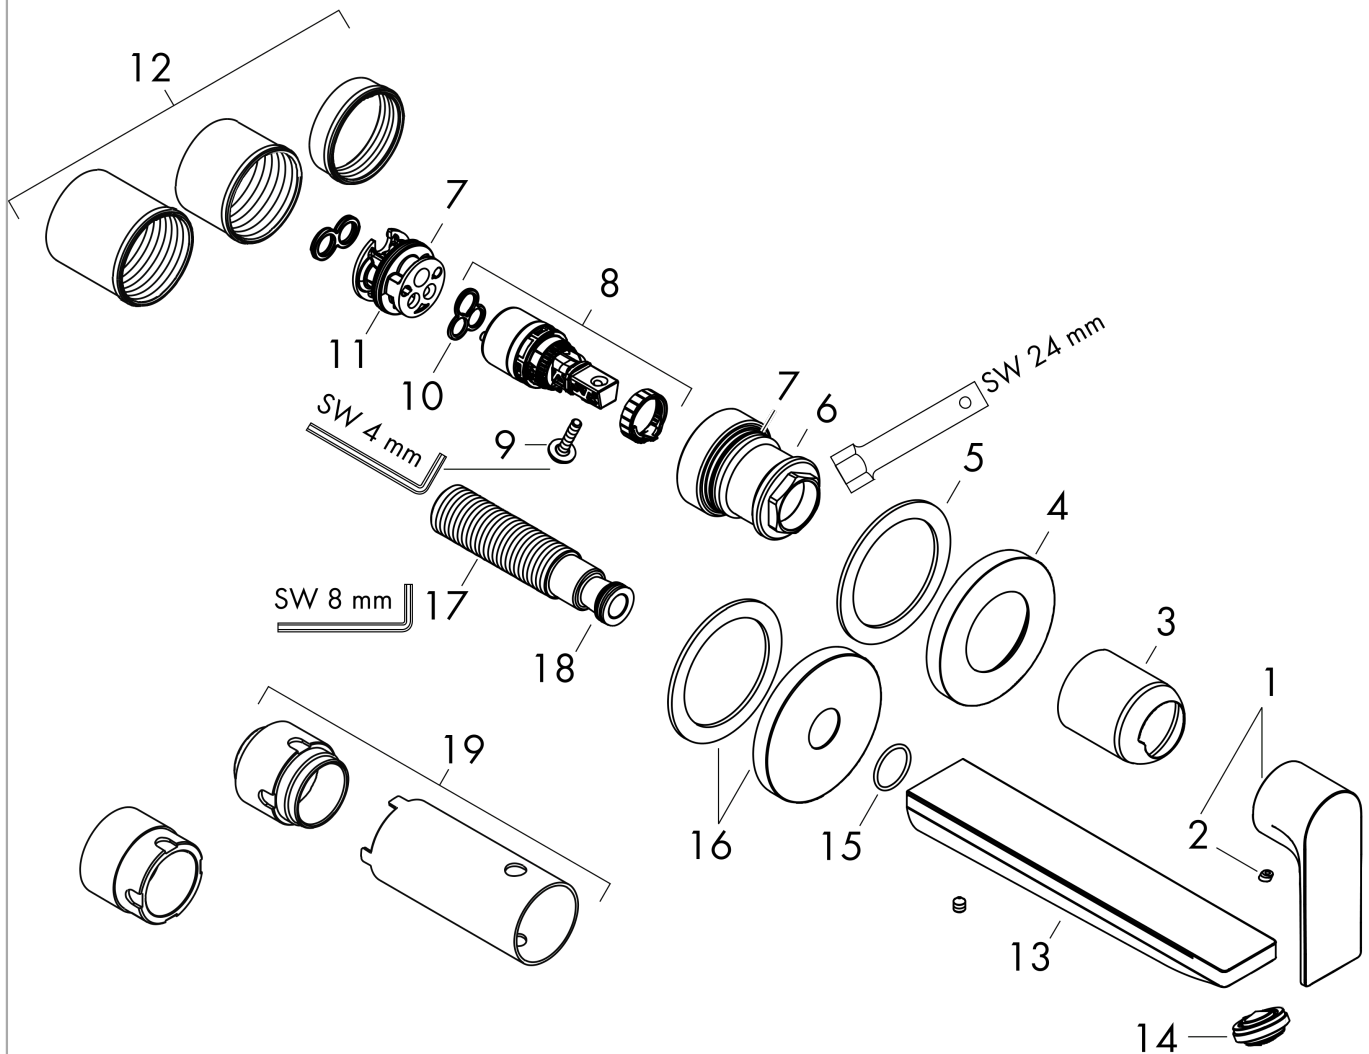

#### product features

- consists of: waste set, single lever basin mixer for concealed installation wall-mounted
- projection: 200 mm
- spray type: normal spray
- maximum flow rate at 3 bar: 5 l/min
- ceramic cartridge
- temperature limitation adjustable
- suitable for continuous flow water heaters
- non-closing waste set
- material waste set: metal
- connection type: basic set
- connection dimension: DN15
- handle can be positioned on the right or left, depending on the basic set installation

### Scale drawing

**Rebris E**

**Single lever basin mixer for concealed installation wall-mounted with spout 20 cm**

Finish: **Matt Black** Article Number: **72568670**

**Flowchart**

**Rebris E**

Single lever basin mixer for concealed installation wall-mounted with spout 20 cm

Finish: **Matt Black** Article Number: **72568670**

**Exploded Drawing**

Year of production: >06/22

**Rebris E****Single lever basin mixer for concealed installation wall-mounted with spout 20 cm**Finish: **Matt Black** Article Number: **72568670****Spare part list**

Year of production: &gt;06/22

Pos.	Description	Article Number	Price	PU
1	handle	94650670	€ 68,78	1
2	screw cover	96338610	€ 5,00	1
3	sleeve	93053670	€ 55,34	1
4	escutcheon Ø 68 mm	93052670	€ 43,44	1
5	washer	97600000	€ 11,66	1
6	nut	93141000	€ 36,89	1
7	O-ring 26x2	98147000	€ 3,33	1
8	cartridge, assy	95973001	€ 72,47	1
9	locking screw for handle	95140000	€ 5,36	1
10	seal	98865000	€ 28,92	1
11	adapter for cartridge	95634000	€ 11,66	1
12	fixing set	97971000	€ 36,89	1
13	spout 220 mm	94651670	€ 154,82	1
14	aerator M24x1 (5 l/min)	94364000	€ 8,69	1
15	O-ring 18x1,5	98231000	€ 3,33	1
16	escutcheon for spout	93987670	€ 108,77	1
17	connecting thread G½	95626000	€ 45,82	1
18	O-ring 13x2	98128000	€ 3,33	1
19	extension set 25 mm for 13622180	31971000	-	1
a	waste	50001670	-	1
b	adapter for exchanged connections	93819000	€ 166,48	1