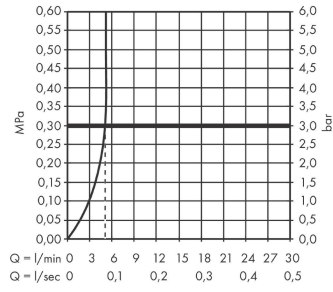

### Scale drawing

**Rebris E**

**Single lever basin mixer for concealed installation wall-mounted with spout 20 cm**

Finish: **Matt Black** Article Number: **72568670**

**Flowchart**

**Rebris E**

Single lever basin mixer for concealed installation wall-mounted with spout 20 cm