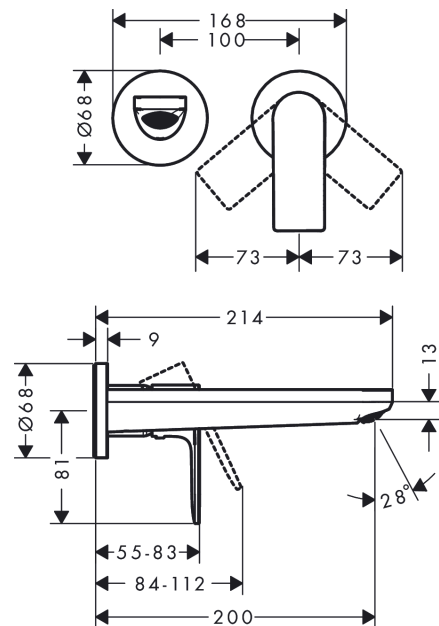

#### product features

- consists of: waste set, single lever basin mixer for concealed installation wall-mounted
- projection: 200 mm
- spray type: normal spray
- maximum flow rate at 3 bar: 5 l/min
- ceramic cartridge
- temperature limitation adjustable
- suitable for continuous flow water heaters
- non-closing waste set
- material waste set: metal
- connection type: basic set
- connection dimension: DN15
- handle can be positioned on the right or left, depending on the basic set installation

### Scale drawing

**Rebris E**

**Single lever basin mixer for concealed installation wall-mounted with spout 20 cm**

Finish: **Matt Black** Article Number: **72568670**

**Flowchart**

**Rebris E**

Single lever basin mixer for concealed installation wall-mounted with spout 20 cm

Year of production: &gt;06/22

Pos.	Description	Article Number	Price	PU
1	handle	94650670	€ 68,78	1
2	screw cover	96338610	€ 5,00	1
3	sleeve	93053670	€ 55,34	1
4	escutcheon Ø 68 mm	93052670	€ 43,44	1
5	washer	97600000	€ 11,66	1
6	nut	93141000	€ 36,89	1
7	O-ring 26x2	98147000	€ 3,33	1
8	cartridge, assy	95973001	€ 72,47	1
9	locking screw for handle	95140000	€ 5,36	1
10	seal	98865000	€ 28,92	1
11	adapter for cartridge	95634000	€ 11,66	1
12	fixing set	97971000	€ 36,89	1
13	spout 220 mm	94651670	€ 154,82	1
14	aerator M24x1 (5 l/min)	94364000	€ 8,69	1
15	O-ring 18x1,5	98231000	€ 3,33	1
16	escutcheon for spout	93987670	€ 108,77	1
17	connecting thread G½	95626000	€ 45,82	1
18	O-ring 13x2	98128000	€ 3,33	1
19	extension set 25 mm for 13622180	31971000	-	1
a	waste	50001670	-	1
b	adapter for exchanged connections	93819000	€ 166,48	1